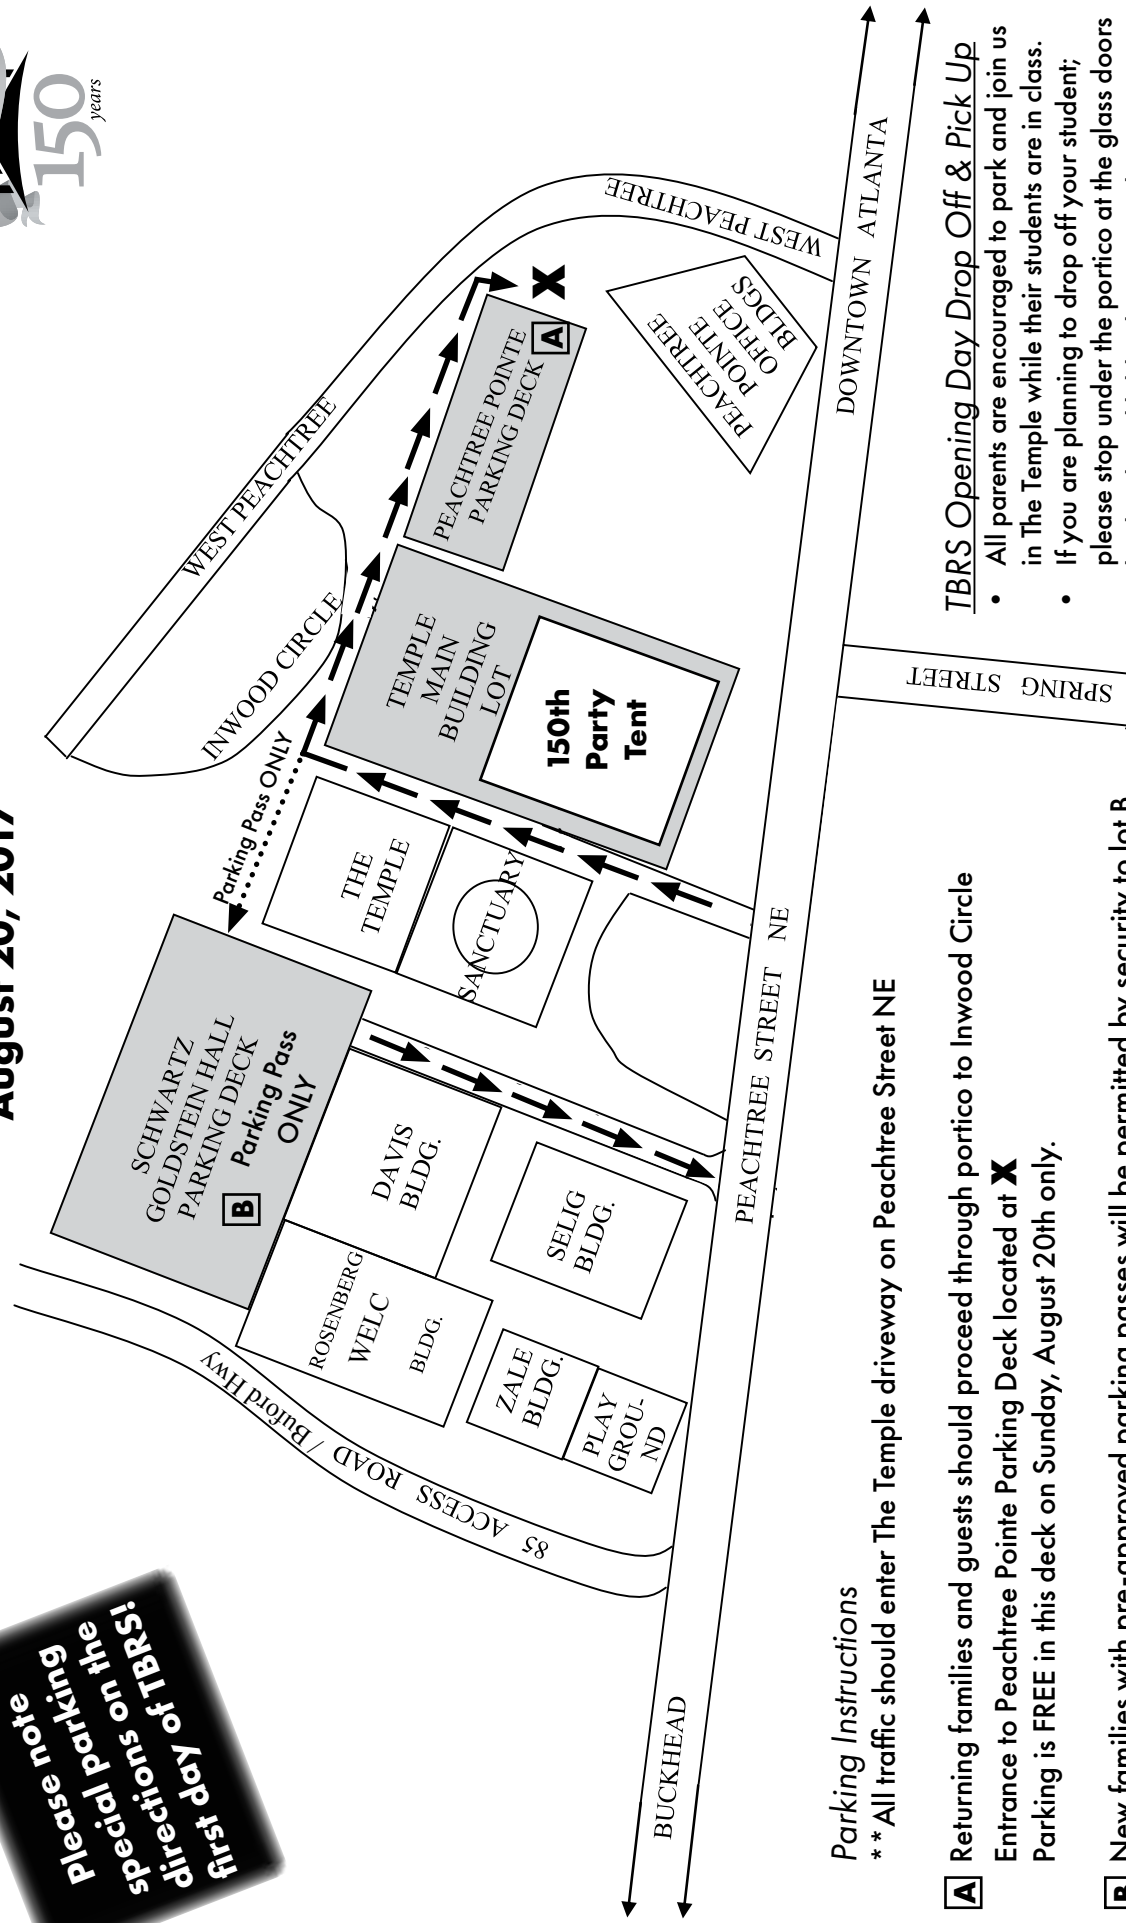

150TH BIRTHDAY BASH

PARKING MAP

August 20, 2017

first day of TBR&S!
 special parking
 please note

Parking Instructions

** All traffic should enter The Temple driveway on Peachtree Street NE

A Returning families and guests should proceed through portico to Inwood Circle Entrance to Peachtree Pointe Parking Deck located at **X**. Parking is FREE in this deck on Sunday, August 20th only.

B New families with pre-approved parking passes will be permitted by security to lot B. Your parking pass must be on your dashboard and visible to security personnel.

TBR&S Opening Day Drop Off & Pick Up

- All parents are encouraged to park and join us in The Temple while their students are in class.
- If you are planning to drop off your student; please stop under the portico at the glass doors by the chapel lobby then proceed to exit at Inwood Circle.
- If you are planning to pick up your student: please notify a security officer to be directed to the carpool line in front of the Davis building.
- Lunch and fun begins at noon for all Temple members.